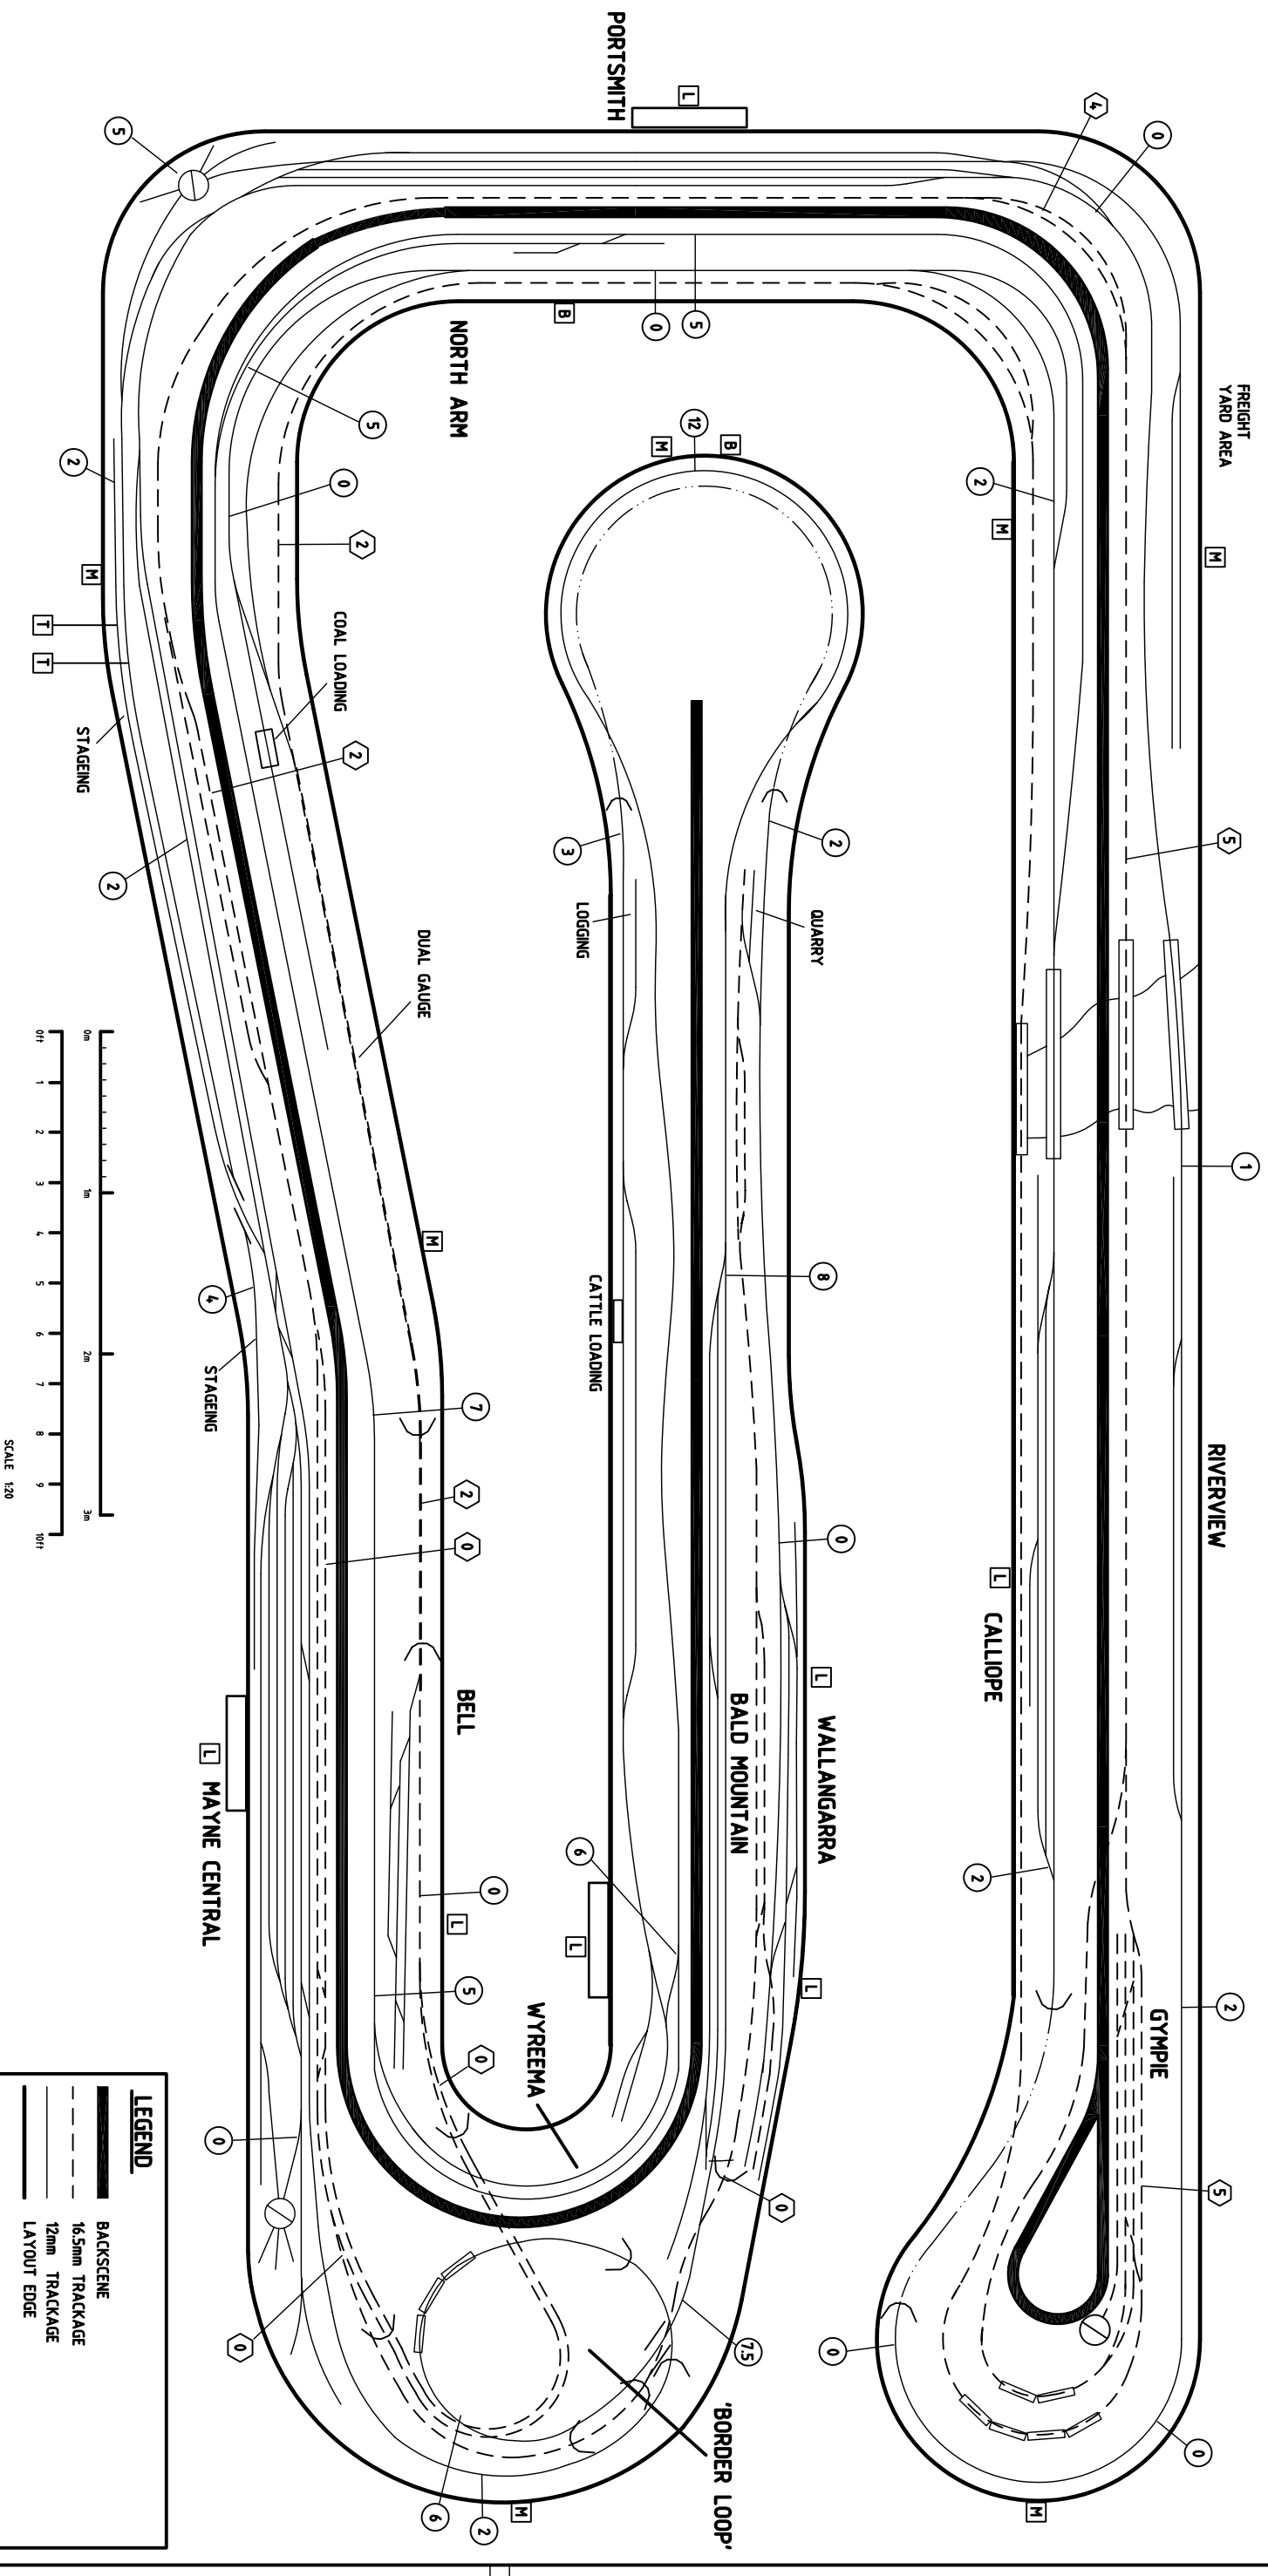

AMRA Queensland Branch Inc. Clubroom Layout

LEGEND	
	BACKSCENE
	16.5mm TRACKAGE
	12mm TRACKAGE
	LAYOUT EDGE
	7 16.5mm TRACK HEIGHT IN INCHES
	2 12mm TRACK HEIGHT IN INCHES
	T LOCAL CONTROL FOR TEST ON STAGE TRACK
	L LOCAL CONTROL FOR SHUNTING (SWITCHING)
	B BRANCH LINE CONTROL SOCKET
	M MAIN LINE CONTROL SOCKET